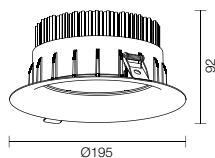

ROUND 20

Ø 180